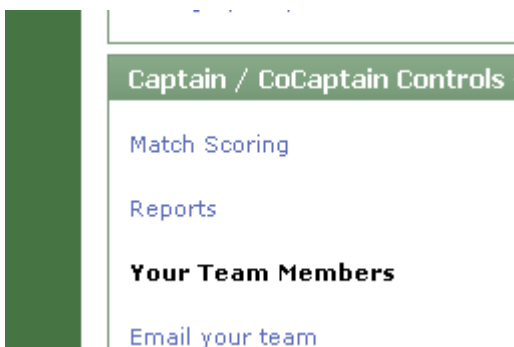

Online scoring is now available! Just follow these easy steps:

1. Log in.

2. Click on "Member Overview" in the Members>> tab.

3. Scroll down to "Captain Controls"

4. Click on "Match Scoring"

5. Click on “My Schedule”

Match Scoring System

Controls

admin | [My Schedule](#) | **My Matches** | [All Teams](#) | [All Players](#)

6. Click on “Score” to the right of the match you are scoring.

Visiting	Home	
30 Aug Kingwood Country Club - Got Game?	at Atascocita Shores - Controlled Chaos	Scoresheet Score

7. Enter names and scores. Use “H” for home scores, “V” for visitor.

Scoring

	Home Team	Visiting Team	Scores		
	Atascocita Shores Controlled Chaos	Kingwood Country Club Got Game?	Set 1	Set 2	Set 3
Line	Players	Players			
1	- select player 1 -	- select player 1 -			
	- select player 2 -	- select player 2 -	H	H	H
	- select status -	- select status -	V	V	V
	Penalty Pts	Penalty Pts			
2	- select player 1 -	- select player 1 -			
	- select player 2 -	- select player 2 -	H	H	H
	- select status -	- select status -	V	V	V
	Penalty Pts	Penalty Pts			
3	- select player 1 -	- select player 1 -			
	- select player 2 -	- select player 2 -	H	H	H
	- select status -	- select status -	V	V	V
	Penalty Pts	Penalty Pts			