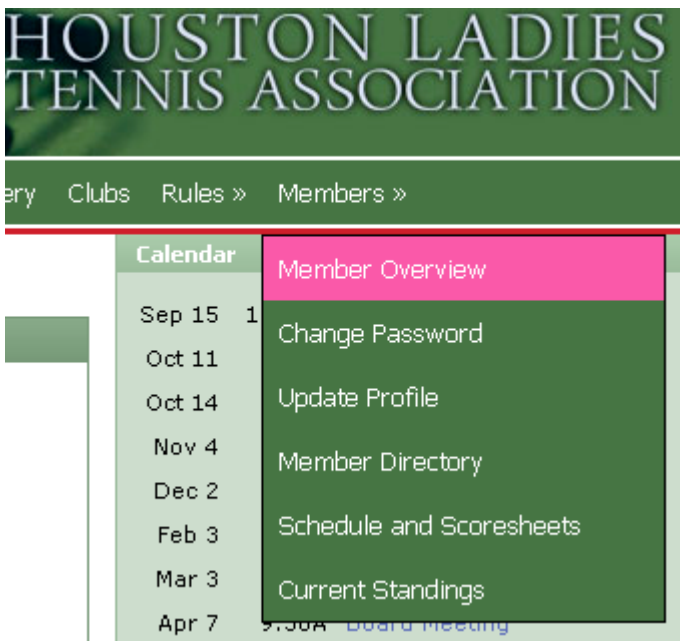

2. Click on "Member Overview" in the Members>> tab.